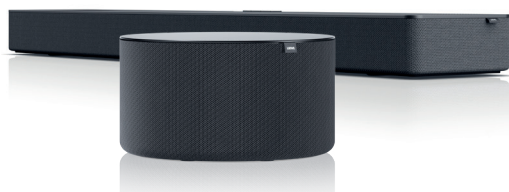

Ultra High Definition with HDR

Brilliant TV experience up to Ultra HD resolution accompanied by a full range of HDR formats including Dolby Vision with slim Edge-LED panels exclusively tailor-made for Loewe.

Wall solutions

wall mount universal

We. SEE 43 lcd: W* x H x PD/TD = 97,6 x 58,9 x 6,6/11,1
 We. SEE 32 lcd: W* x H x PD/TD = 73,1 x 45,6 x 7,6/9,7
 tilttable mounting

wall mount slim 432

We. SEE 43 lcd: W* x H x PD/TD = 97,6 x 58,9 x 6,6/9,4
 flat mounting

wall mount slim 221

We. SEE 32 lcd: W* x H x PD/TD = 73,1 x 45,6 x 7,6/8,2
 flat mounting

Sound solutions

basalt grey

Model	Article
klang bar3 mr	60614
klang sub1	60610

Dimensions in cm: W = width, H = height, PD = product depth, TD = total depth. Technical modifications and errors excepted.
 * In the area of the side-mounted Loewe signature flag, the width of the TV set may increase by up to 1 cm, depending on the type of set.